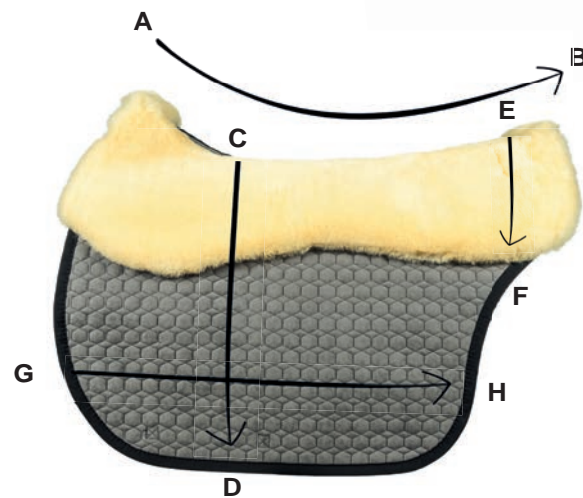

MATTES Universal „Freizeit“
Schabracke 24
Square Pad 24

	A - B	C - D wählbar selectable	E - F (Auflagefläche Kissen) (Contact area padding)	G - H
uXL	67 cm	47,0 • 50,0 • 53,0 • 56,0 • 59,0 cm	24,0 cm	63 cm
uL	64 cm	47,0 • 50,0 • 53,0 • 56,0 • 59,0 cm	24,0 cm	60 cm
uM	61 cm	47,0 • 50,0 • 53,0 • 56,0 • 59,0 cm	24,0 cm	57 cm
uS	58 cm	47,0 • 50,0 • 53,0 • 56,0 • 59,0 cm	24,0 cm	54 cm

① Größenangaben können ggf. +/- 2 cm abweichen. Schrumpfung der Sattelunterlage beim Waschen bis max. 5% möglich.

① Sizes may vary +/- 2 cm. Shrinkage of the saddle pad during washing up to max. 5% possible.

MATTES Universal „Freizeit“	Product-Code	0220-24
Preise Prices	siehe Beiblatt see supplement	
Lammfell im Kissenbereich Sheepskin in cushion area:	✓	LB171
Lammfell mit Kissen und Streifen vorne: Lambskin in cushion area and stripe in front:	✓	LB172
Lammfell komplette Unterseite Sheepskin covered underneath:	✓	LB173
Correction System:	✓	
Rand vorne Trim in front:	✓	
Rand hinten Trim in the back:	✗	

Leder Leather:	✓
Klett oben Velcro above:	✓
Klett unten Velcro girth area:	✓
Klettart Type of Velcro:	normal/mono
EWVA:	✓
Bestickung Embroidery	✗
Kordeln Piping	✓

✓ verfügbar available ✗ nicht verfügbar not available