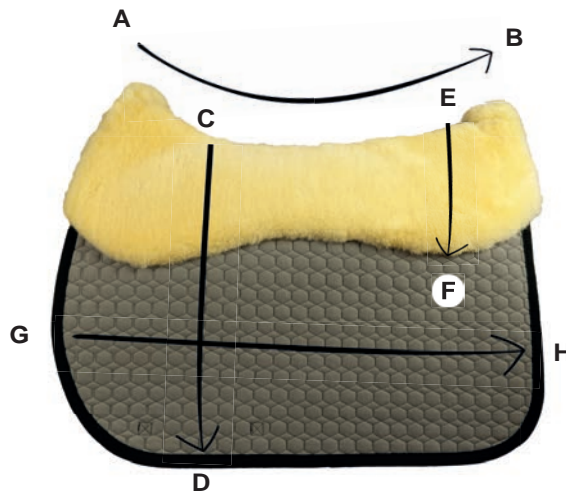

There is also a universal lambskin panel for Spanish saddles that fits under almost all Spanish saddles.

The universal saddle pad is available in the classic saddle pad cut and in the leisure cut.

All in all, the MATTES universal saddle pad offers a unique combination of adaptability, comfort and quality for the ultimate riding experience.

Choose from 4 different back lengths (A - B) and 5 different panel depths (C - D) to find the right combination for your saddle.

Depending on the panel width of the saddle, you can choose between 24 and 27 cm lambskin depth.

Important: The saddle pad should be at least 4 cm larger all round than the saddle.

Schabrackenschnitt

Freizeitschnitt

MATTES Universal
Schabracke 24
Square Pad 24

	A - B	C - D wählbar selectable	E - F (Auflagefläche Kissen) (Contact area padding)	G - H
uXL	67 cm	47,0 • 50,0 • 53,0 • 56,0 • 59,0 cm	24,0 cm	72 cm
uL	64 cm	47,0 • 50,0 • 53,0 • 56,0 • 59,0 cm	24,0 cm	69 cm
uM	61 cm	47,0 • 50,0 • 53,0 • 56,0 • 59,0 cm	24,0 cm	66 cm
uS	58 cm	47,0 • 50,0 • 53,0 • 56,0 • 59,0 cm	24,0 cm	63 cm

① Größenangaben können ggf. +/- 2 cm abweichen. Schrumpfung der Sattelunterlage beim Waschen bis max. 5% möglich.

① Sizes may vary +/- 2 cm. Shrinkage of the saddle pad during washing up to max. 5% possible.